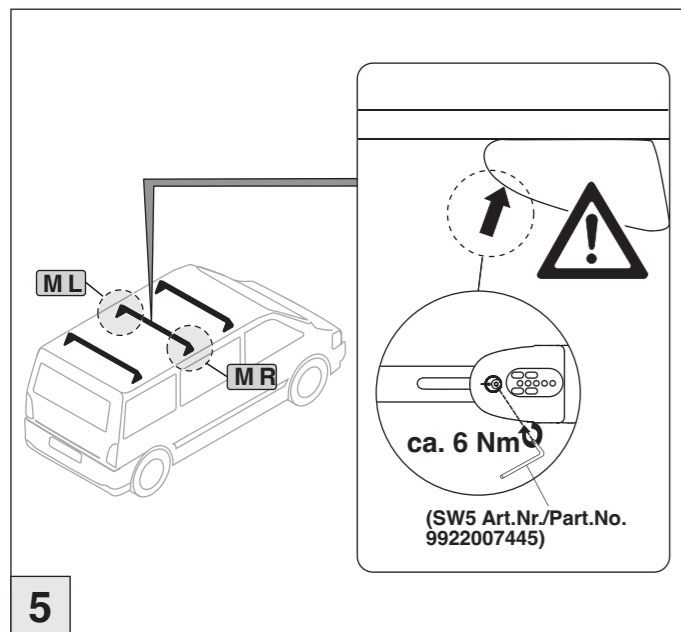

Atera SIGNO

Ford Transit Connect 02/2014–
Ford Tourneo Connect 02/2014–05/2022

Ford Grand Transit Connect 02/2014–
Ford Grand Tourneo Connect 02/2014–05/2022

Atera SIGNO

Ford

Transit Connect 02/2014–
(ohne Dachhimmel / without roofliner)

Grand Transit Connect 02/2014–
(ohne Dachhimmel / without roofliner)

Tourneo Connect 02/2014–05/2022
(ohne Dachhimmel / without roofliner)

Grand Tourneo Connect 02/2014–05/2022
(ohne Dachhimmel / without roofliner)

Art. Nr. / Part-No. : 044 422 (Ergänzungsträger/extra carrier bow)
Art. Nr. / Part-No. : 047 422 (Ergänzungsträger/extra carrier bow)

nur bei Art.Nr.: 047 422
only for part no.: 047 422
A- 8828700068
B- 9945700223
C1- 8828700062
C2- 8828700063

- 1- 9945700092
- 2- 9919700062
- 3- 9945700105
- 4- 9912700051
- 5- 9918701344
- 6- 9918701357
- 7- 9910700004
- 8- 9908700044
- 9a- 9908700137
- 9b- 9910700035
- 10a- 9918700962
- 10b- 9912700118
- 11- 9908700010
- 12- 9918701345
- 13- 9949701538