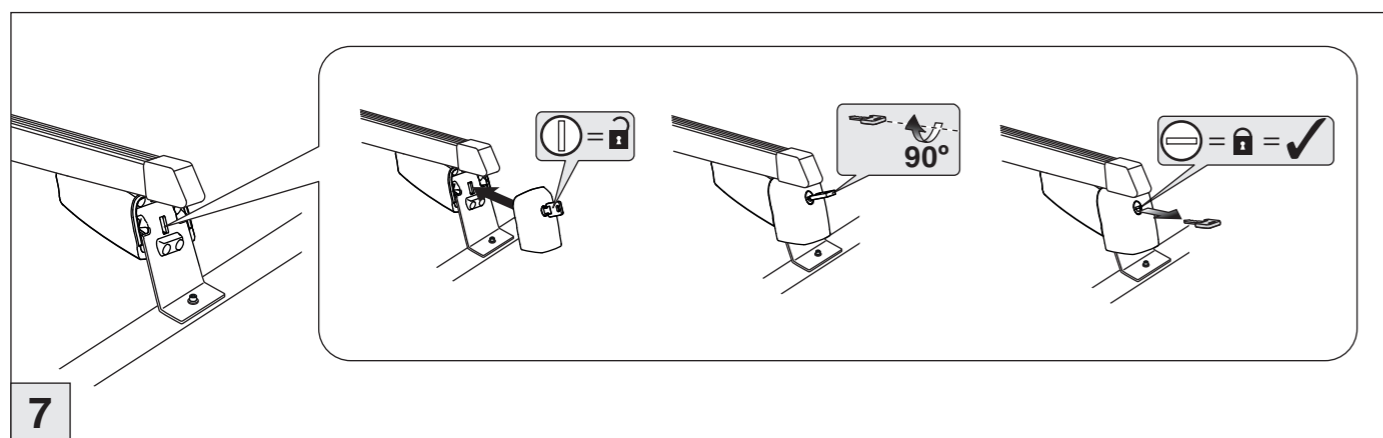

Atera SIGNO

Ford Transit Connect 02/2014–
Ford Tourneo Connect 02/2014–05/2022

Ford Grand Transit Connect 02/2014–
Ford Grand Tourneo Connect 02/2014–05/2022

Atera SIGNO

Ford

Transit Connect 02/2014–
(ohne Dachhimmel / without roofliner)

Grand Transit Connect 02/2014–
(ohne Dachhimmel / without roofliner)

Tourneo Connect 02/2014–05/2022
(ohne Dachhimmel / without roofliner)

Grand Tourneo Connect 02/2014–05/2022
(ohne Dachhimmel / without roofliner)

Art. Nr. / Part-No. : 044 422 (Ergänzungsträger/extra carrier bow)
Art. Nr. / Part-No. : 047 422 (Ergänzungsträger/extra carrier bow)

nur bei Art.Nr.: 047 422
only for part no.: 047 422
A- 8828700068
B- 9945700223
C1- 8828700062
C2- 8828700063

- 1- 9945700092
- 2- 9919700062
- 3- 9945700105
- 4- 9912700051
- 5- 9918701344
- 6- 9918701357
- 7- 9910700004
- 8- 9908700044
- 9a- 9908700137
- 9b- 9910700035
- 10a- 9918700962
- 10b- 9912700118
- 11- 9908700010
- 12- 9918701345
- 13- 9949701538