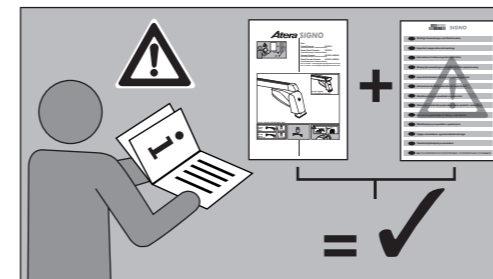

Atera SIGNO

Ford Transit Connect 02/2014–
Ford Tourneo Connect 02/2014–05/2022

Ford Grand Transit Connect 02/2014–
Ford Grand Tourneo Connect 02/2014–05/2022

Atera SIGNO

Ford

Transit Connect 02/2014–
(ohne Dachhimmel / without roofliner)

Grand Transit Connect 02/2014–
(ohne Dachhimmel / without roofliner)

Tourneo Connect 02/2014–05/2022
(ohne Dachhimmel / without roofliner)

Grand Tourneo Connect 02/2014–05/2022
(ohne Dachhimmel / without roofliner)

Art. Nr. / Part-No. : 044 422 (Ergänzungsträger/extra carrier bow)
Art. Nr. / Part-No. : 047 422 (Ergänzungsträger/extra carrier bow)

nur bei Art.Nr.: 047 422
only for part no.: 047 422
A- 8828700068
B- 9945700223
C1- 8828700062
C2- 8828700063

- 1- 9945700092
- 2- 9919700062
- 3- 9945700105
- 4- 9912700051
- 5- 9918701344
- 6- 9918701357
- 7- 9910700004
- 8- 9908700044
- 9a- 9908700137
- 9b- 9910700035
- 10a- 9918700962
- 10b- 9912700118
- 11- 9908700010
- 12- 9918701345
- 13- 9949701538

044 422 (Stahl) (Steel)		2,8 kg
047 422 (AERO- Aluminium)		2,5 kg