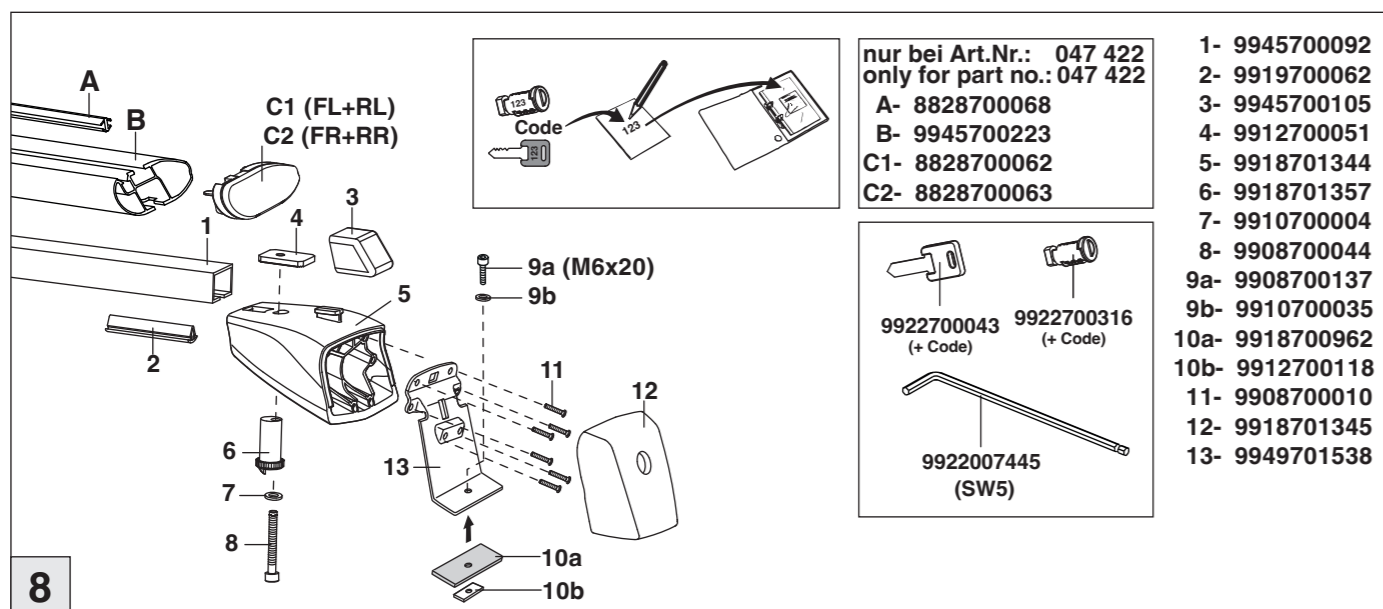

Atera SIGNO

Ford Transit Connect 02/2014–
Ford Tourneo Connect 02/2014–05/2022

Ford Grand Transit Connect 02/2014–
Ford Grand Tourneo Connect 02/2014–05/2022

Atera SIGNO

Ford

Transit Connect 02/2014–
(ohne Dachhimmel / without roofliner)

Grand Transit Connect 02/2014–
(ohne Dachhimmel / without roofliner)

Tourneo Connect 02/2014–05/2022
(ohne Dachhimmel / without roofliner)

Grand Tourneo Connect 02/2014–05/2022
(ohne Dachhimmel / without roofliner)

Art. Nr. / Part-No. : 044 422 (Ergänzungsträger/extra carrier bow)
Art. Nr. / Part-No. : 047 422 (Ergänzungsträger/extra carrier bow)

nur bei Art.Nr.: 047 422
only for part no.: 047 422
A- 8828700068
B- 9945700223
C1- 8828700062
C2- 8828700063

- 1- 9945700092
- 2- 9919700062
- 3- 9945700105
- 4- 9912700051
- 5- 9918701344
- 6- 9918701357
- 7- 9910700004
- 8- 9908700044
- 9a- 9908700137
- 9b- 9910700035
- 10a- 9918700962
- 10b- 9912700118
- 11- 9908700010
- 12- 9918701345
- 13- 9949701538