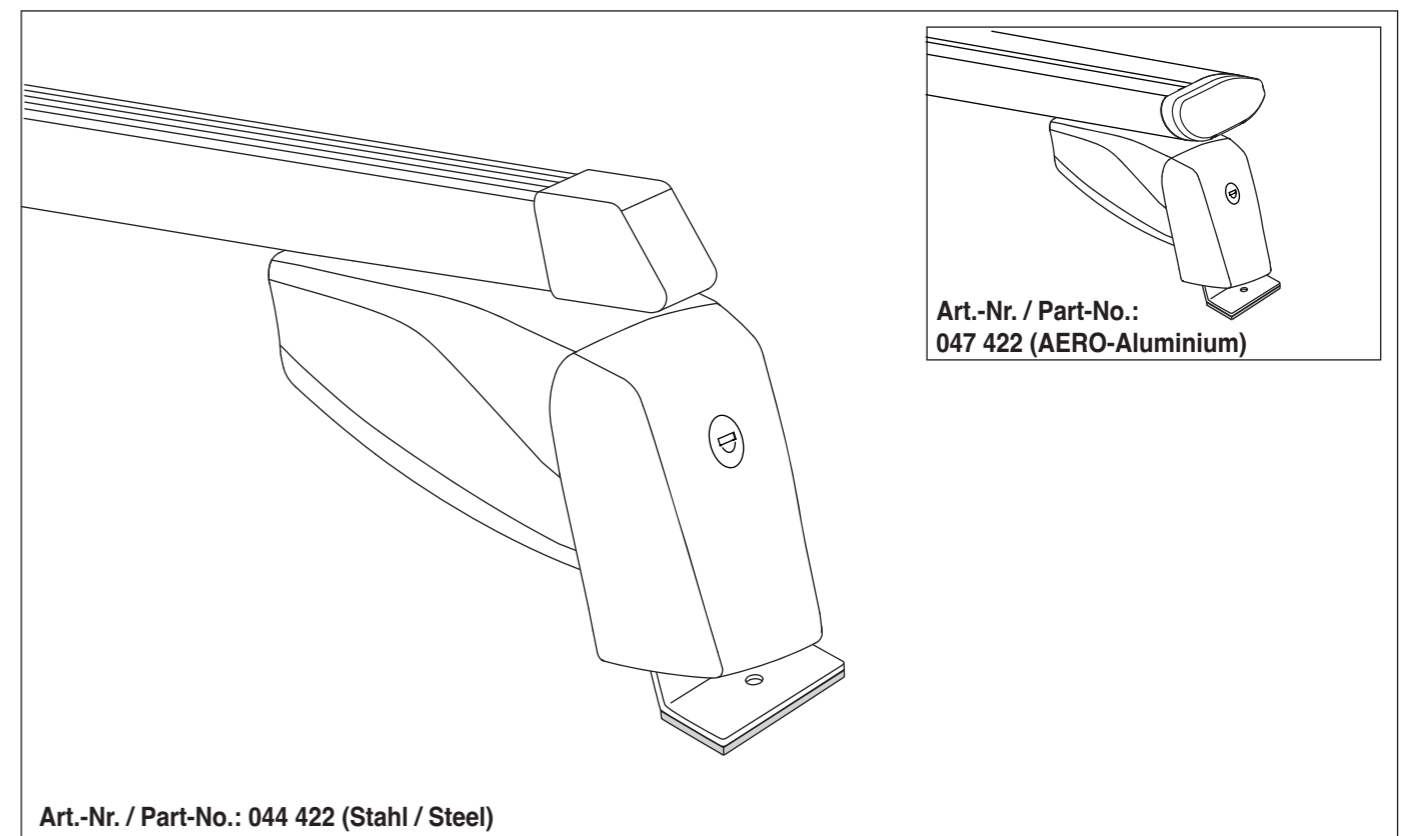

044 422 (Stahl) (Steel)		2,8 kg
047 422 (AERO- Aluminium)		2,5 kg